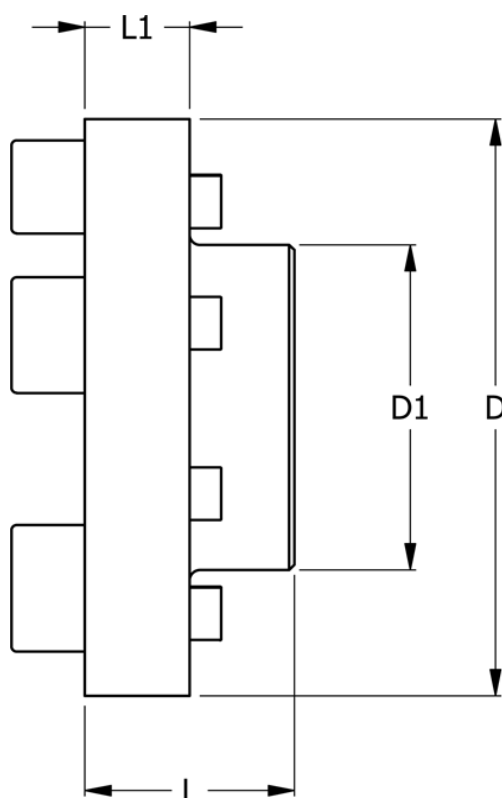

Article number: 330666023

Description: Coupling N-Eupex str. 660
Part 2 & 3 without bore

Measures

D	= 660
D1	= 384
L	= 260
L1	= 96
Max bore	= 240
Torque (N m)	= 49000